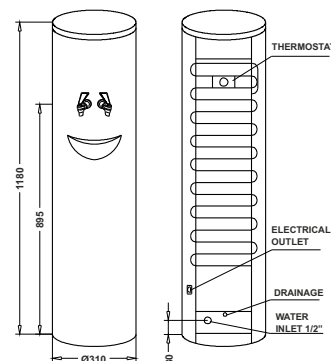

Accessories

FILTERS

Reverse osmosis system made up of three filters and a reverse osmosis membrane, which must all be changed periodically.

CUP DISPENSER (optional)

For easily accessible cups

CUPS

220 cc capacity.